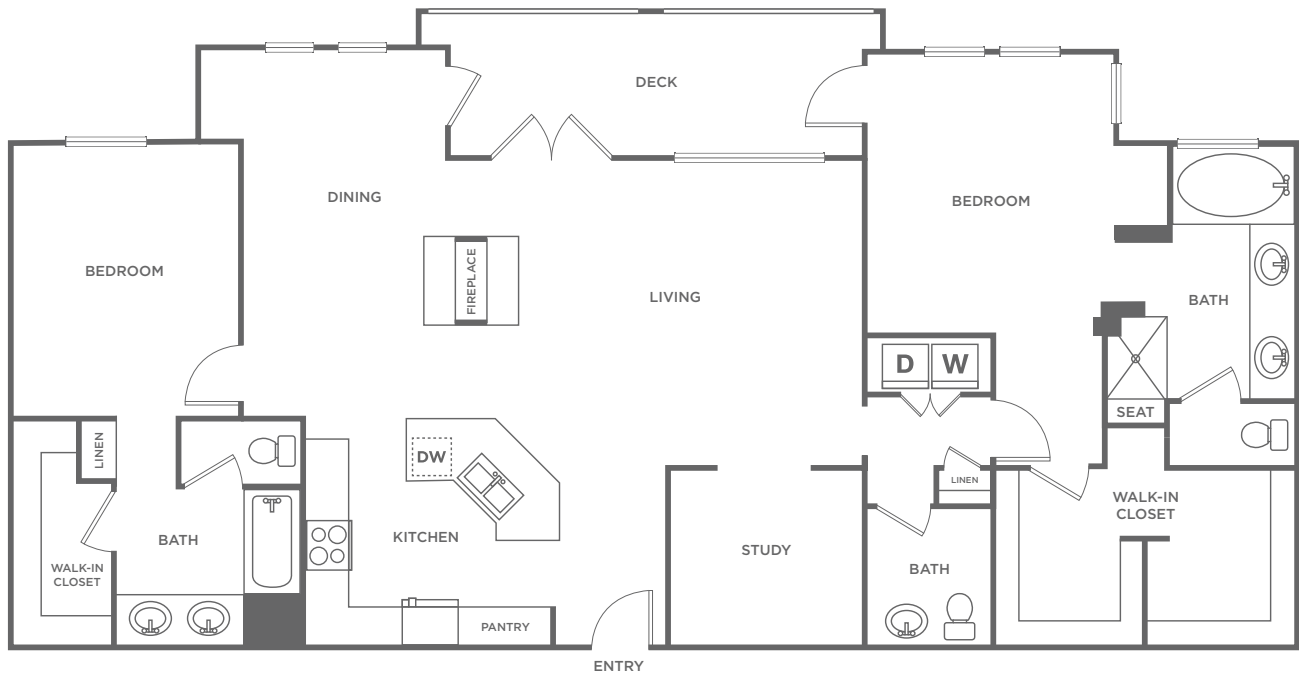

SAN SEBASTIAN

G

2 BED / 2.5 BATH / 2108 SQ. FT.

24299 PASEO DE VALENCIA | LAGUNA WOODS, CA 92637

949-472-8245 | SanSebastian@greystar.com | LiveSanSebastian.com

*Floorplans are artist's rendering. All dimensions are approximate. Actual product and specifications may vary in dimension or detail.
Not all features are available in every apartment. Prices and availability are subject to change. Please see a representative for details.*