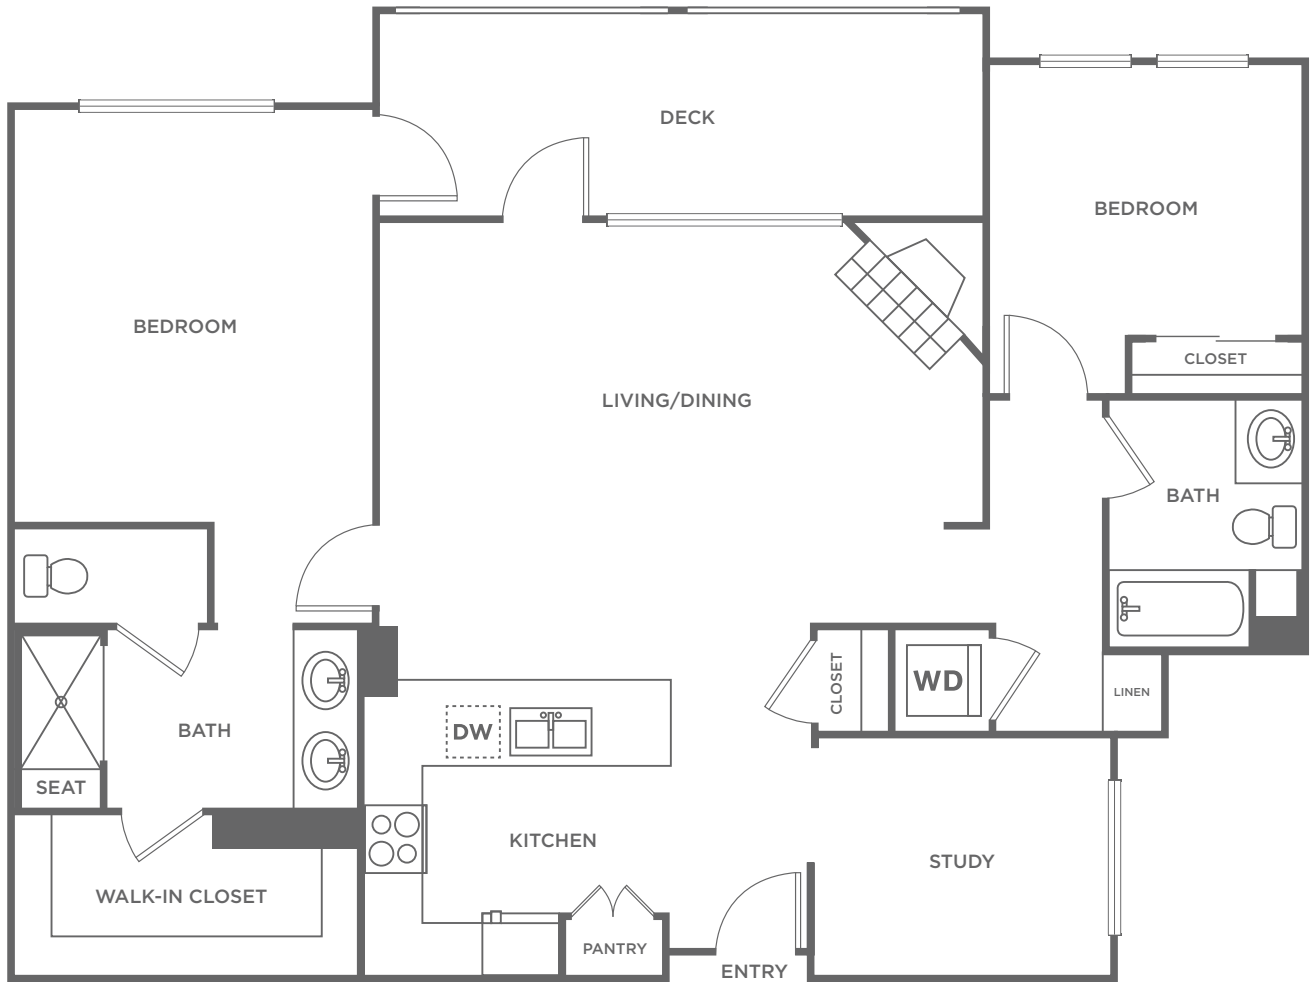

SAN SEBASTIAN

E

2 BED / 2 BATH / 1400 SQ. FT.

24299 PASEO DE VALENCIA | LAGUNA WOODS, CA 92637

949-472-8245 | SanSebastian@greystar.com | LiveSanSebastian.com

*Floorplans are artist's rendering. All dimensions are approximate. Actual product and specifications may vary in dimension or detail.
Not all features are available in every apartment. Prices and availability are subject to change. Please see a representative for details.*