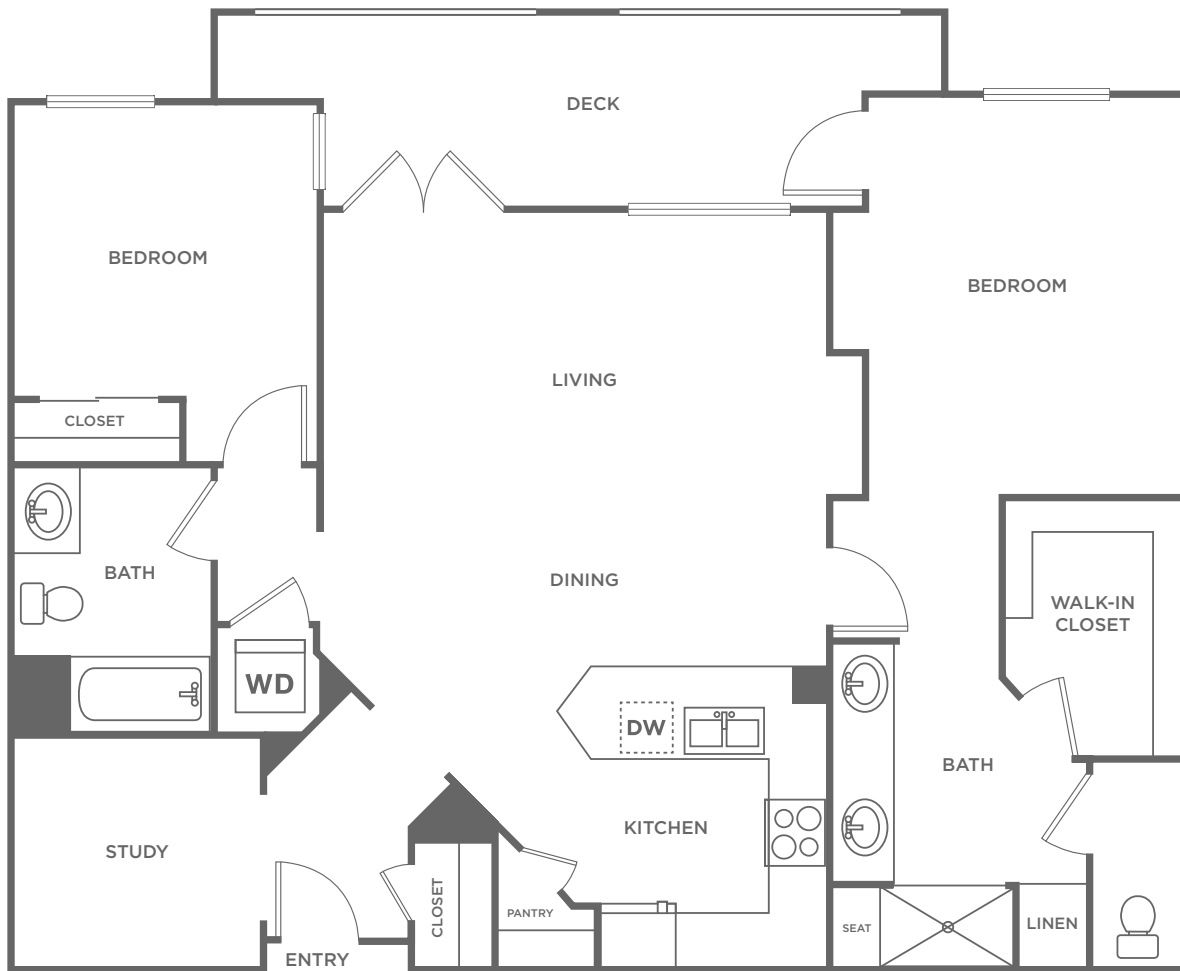

SAN SEBASTIAN

D

2 BED / 2 BATH / 1290 SQ. FT.

24299 PASEO DE VALENCIA | LAGUNA WOODS, CA 92637

949-472-8245 | SanSebastian@greystar.com | LiveSanSebastian.com

*Floorplans are artist's rendering. All dimensions are approximate. Actual product and specifications may vary in dimension or detail.
Not all features are available in every apartment. Prices and availability are subject to change. Please see a representative for details.*