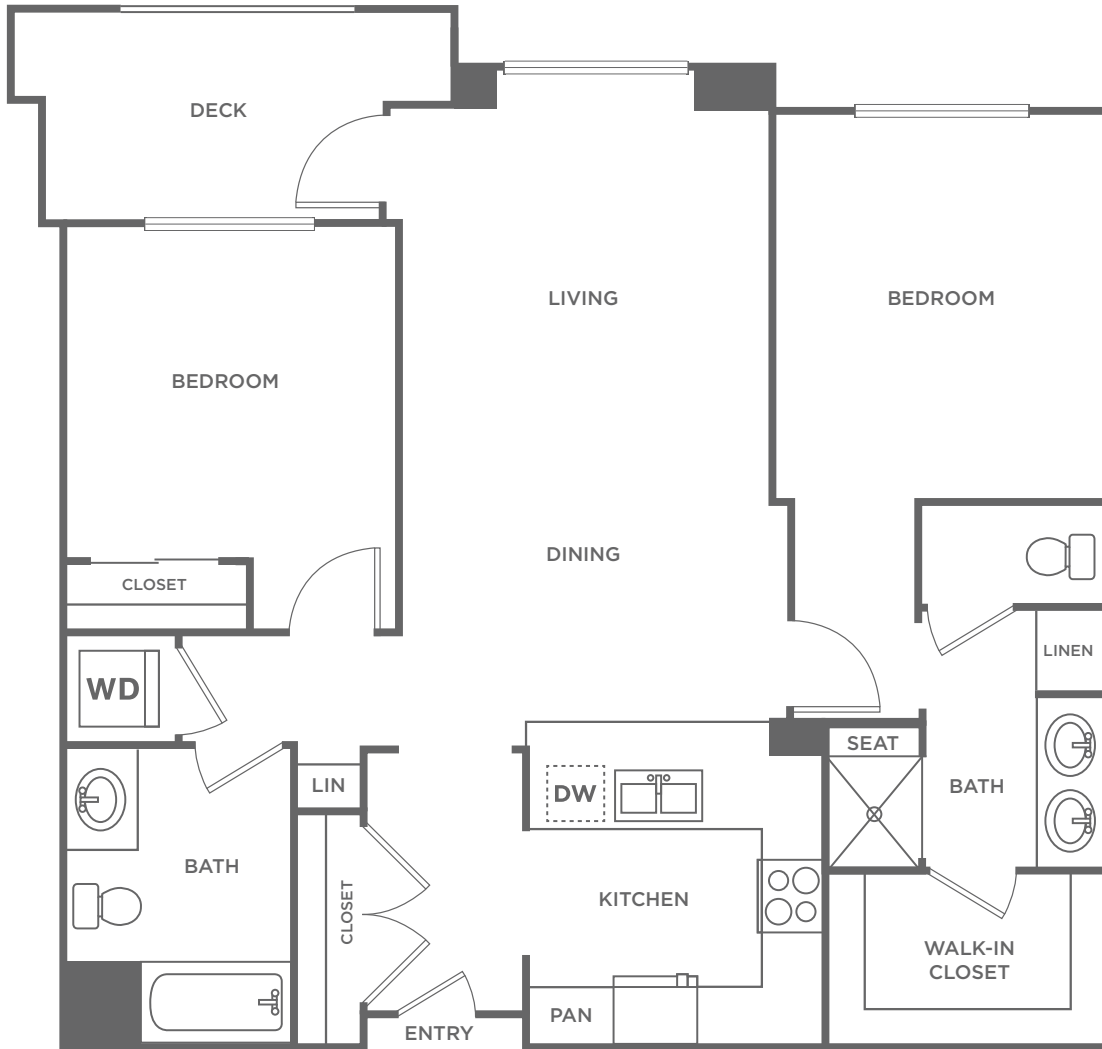

SAN SEBASTIAN

C

2 BED / 2 BATH / 1082 SQ. FT.

24299 PASEO DE VALENCIA | LAGUNA WOODS, CA 92637

949-472-8245 | SanSebastian@greystar.com | LiveSanSebastian.com

Floorplans are artist's rendering. All dimensions are approximate. Actual product and specifications may vary in dimension or detail. Not all features are available in every apartment. Prices and availability are subject to change. Please see a representative for details.